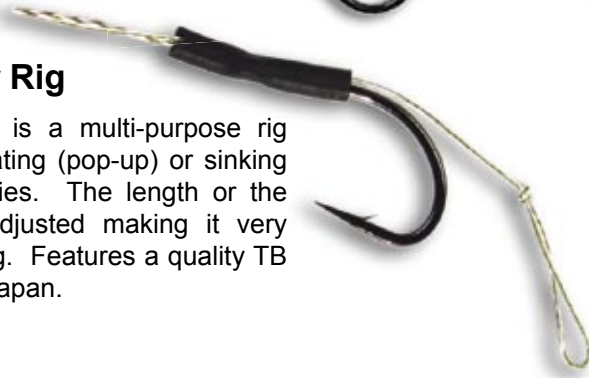

HAIR RIGS

Evolution Rig

Evolution rig can be used with floating and sinking boilies. It is a preferred rig type for fishing clear waters. Features a quality TB hook made in Japan.

Specialist Rig

Specialist rig can be used with all types of boilies. It's the most popular rig among carp anglers. Features a quality TB hooks made in Japan.

Adjust Hair Rig

Adjust hair rig is a multi-purpose rig suitable for floating (pop-up) or sinking (hook-bait) boilies. The length or the hair can be adjusted making it very versatile hair rig. Features a quality TB hook made in Japan.

Hair Rigs

Item No.	Description	Hook Size
05222	Evolution Rig	2, 4
05258	Specialist Rig	2, 4
05263	Adjust Hair Rig	2, 4
05270	Stiff D'rig	2, 4

Stiff D'rig

Stiff D'rig is our specialty carp rig developed featuring integrated Anti Eject system. It allows for a very natural bait presentation and it is a preferred choice when carps are sooky. Features a quality TB hook made in Japan.