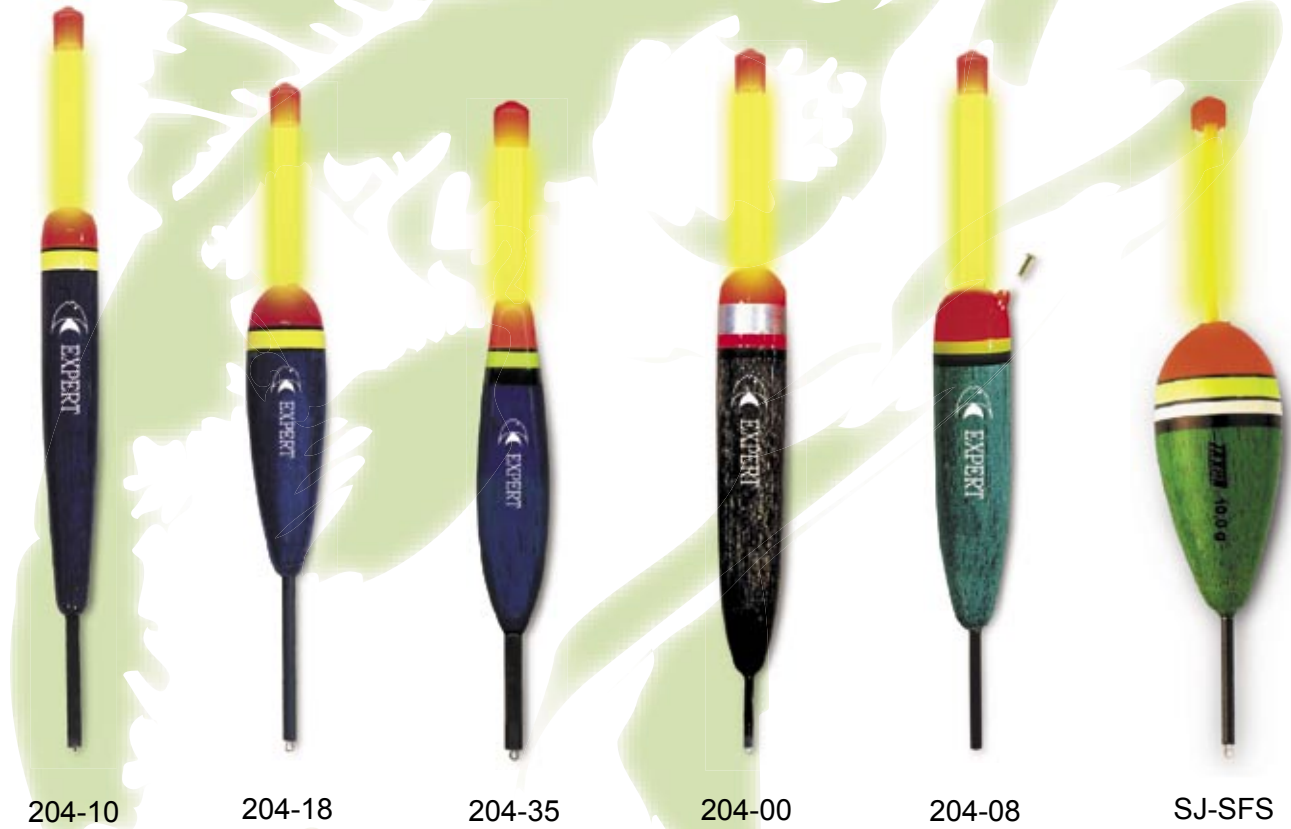

Night Floats

Night Floats

Item No.	Model	Buoyancy oz / g		Length in / cm		Color	Material
204-10-060	slip, chemi-light	1/4	6.0	7.0	18.0	navy blue	balsa
204-10-080	slip, chemi-light	5/16	8.0	7.5	19.0	navy blue	balsa
204-18-070	slip, chemi-light	1/4	7.0	6.0	15.0	navy blue	balsa
204-18-090	slip, chemi-light	5/16	9.0	6.0	16.0	navy blue	balsa
204-18-110	slip, chemi-light	3/8	11.0	6.5	17.0	navy blue	balsa
204-35-030	slip, chemi-light	1/8	3.0	5.5	14.0	navy blue	balsa
204-35-050	slip, chemi-light	3/16	5.0	6.0	16.0	navy blue	balsa
204-00-100	slip, chemi-light	3/8	10.0	6.0	16.0	black	balsa
204-00-150	slip, chemi-light	1/2	15.0	6.5	17.0	black	balsa
204-00-200	slip, chemi-light	3/4	20.0	7.0	18.0	black	balsa
204-00-250	slip, chemi-light	7/8	25.0	7.5	19.0	black	balsa
204-00-350	slip, chemi-light	1 1/4	35.0	8.0	20.0	black	balsa
204-00-500	slip, chemi-light	1 3/4	50.0	8.5	22.0	black	balsa
204-00-800	slip, chemi-light	2 3/4	80.0	8.5	22.0	black	balsa
204-08-150	slip, chemi-light	1/2	15.0	7.5	19.0	marine blue	balsa
SJ-SFS-150	slip, chemi-light	1/2	15.0	6.0	15.0	green	balsa
SJ-SFS-200	slip, chemi-light	3/4	20.0	6.0	16.0	green	balsa