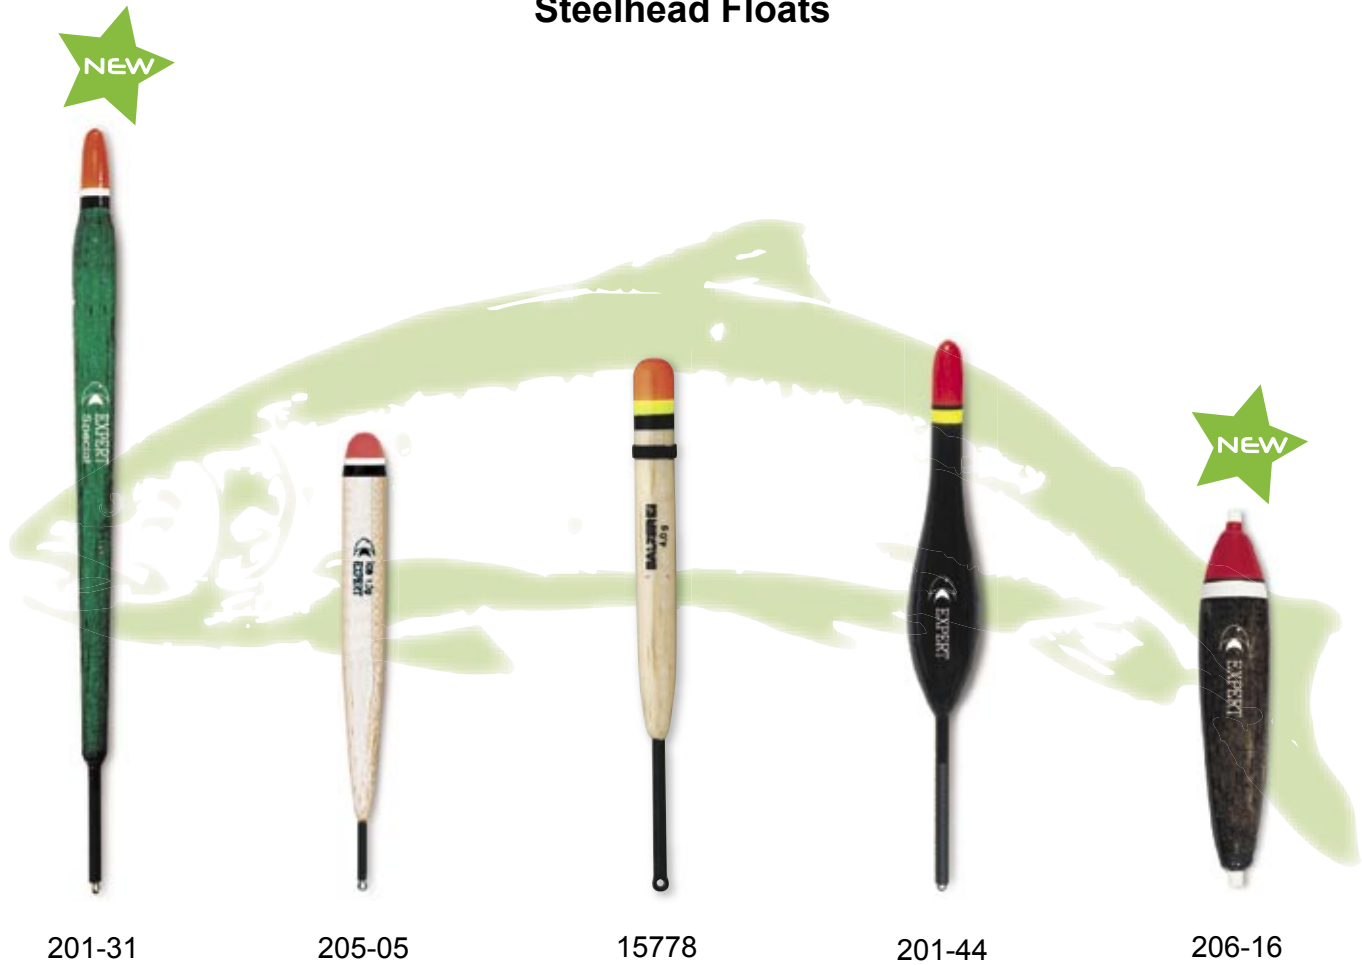

## Steelhead Floats

### Steelhead Floats

Item No.	Model	Buoyancy oz / g		Length in / cm		Color	Material
201-31-020	fixed/slip	1/16	2.0	4.0	11.0	multicolored	balsa
201-31-035	fixed/slip	1/8	3.5	5.0	13.0	multicolored	balsa
205-05-015	fixed/slip	1/16	1.5	3.0	8.0	natural wood	balsa
15778-004	fixed/slip	1/8	4.0	4.0	11.0	natural wood	balsa
15778-005	fixed/slip	3/16	5.0	4.5	12.0	natural wood	balsa
201-44-040	fixed/slip	1/8	4.0	4.0	11.0	black	balsa
206-16-060	slip	1/4	6.0	3.0	8.0	black	balsa
206-16-100	slip	3/8	10.0	4.0	11.0	black	balsa
206-16-150	slip	1/2	15.0	4.0	11.0	black	balsa

## Steelhead Floats

202-34

202-56

202-59

202-58

202-42

### Steelhead Floats

Item No.	Model	Buoyancy oz / g		Length in / cm		Color	Material
202-34-040	fixed	1/8	4.0	4.0	11.0	navy blue	balsa, carbon composite
202-56-030	fixed	1/8	3.0	4.0	11.0	dark-brown	balsa, carbon composite
202-58-030	fixed	1/8	3.0	4.0	11.0	black-orange-white	balsa, carbon composite
202-58-060	fixed	1/4	6.0	4.0	11.0	black-orange-white	balsa, carbon composite
202-59-050	slip	3/16	5.0	4.0	11.0	black-orange-white	balsa, carbon composite
202-42-010	fixed, mini chemi-light	1/16	1.0	4.0	11.0	white	balsa, carbon composite
202-42-050	fixed, chemi-light	3/16	5.0	4.0	11.0	white	balsa, carbon composite